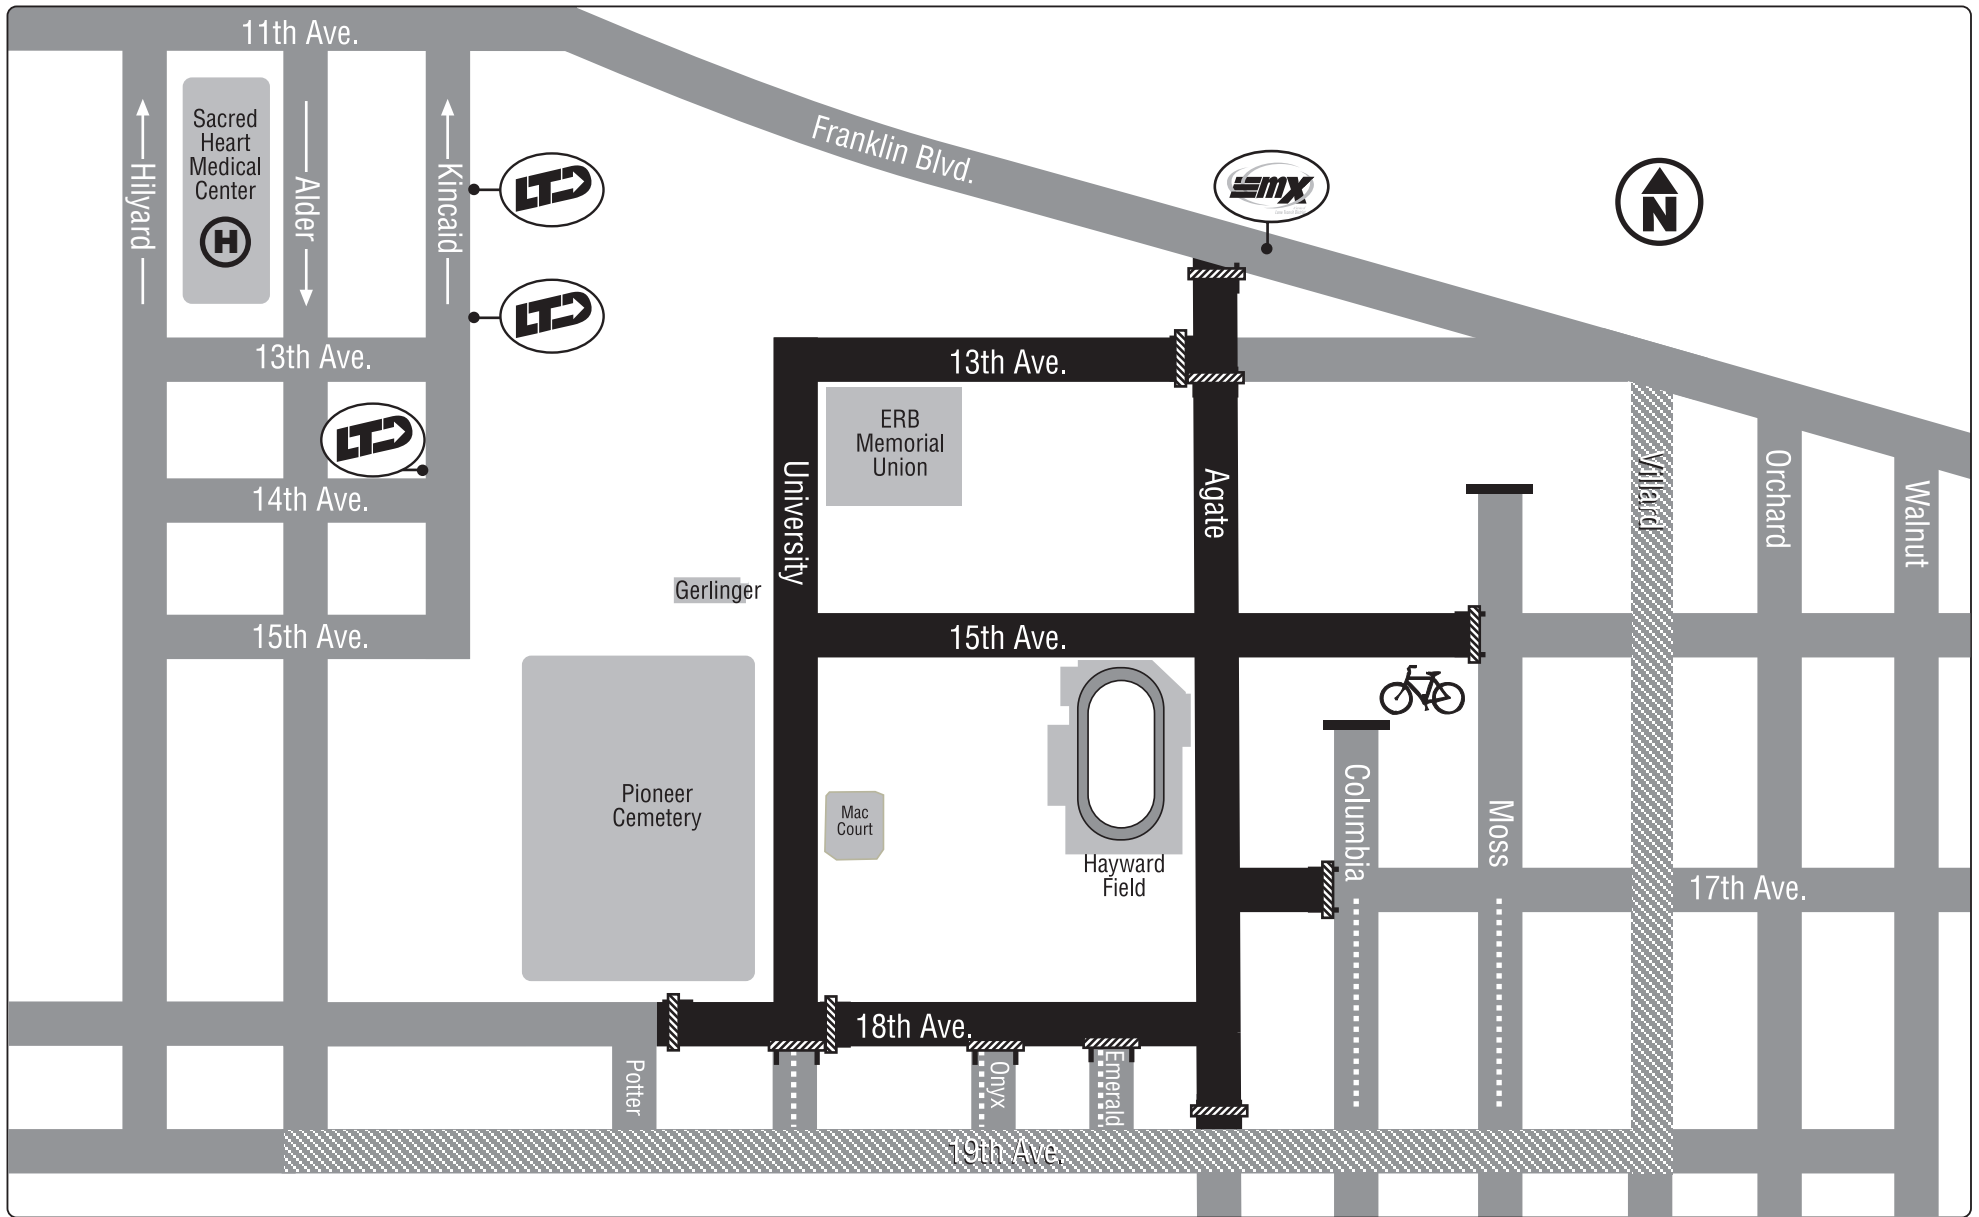

**Eugene 08**  
Road Closures and Restrictions

-  Road closed to through traffic
-  Alternative travel route
-  Local Access Only

-  Valet Bicycle Parking
-  Barricade
-  dead end

-  LTD EmX Station
-  LTD Bus Station